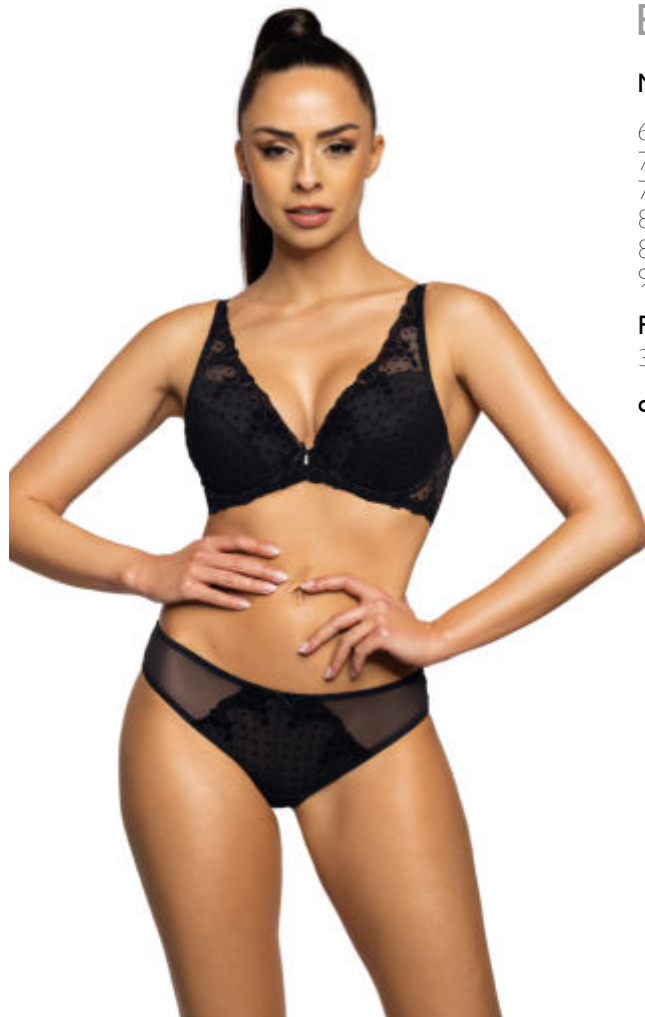

construction bra | 105

●
black-red

BESSIE

M-3750/II push-up

65		B	C	D	E	F	G
70		A	B	C	D	E	F
75		A	B	C	D	E	
80		A	B	C	D		
85		A	B	C			
90		B					

F-3750/5 panties 

36 38 40 42 44

construction bra | 128

●
black

IVORY

M-3757/0 triangle soft bra

65	B	C	D	E	F	G
70	A	B	C	D	E	F
75	A	B	C	D	E	
80	A	B	C	D		
85	A	B	C			
90	B					

F-3757/54 brasilian panties 

36 38 40 42 44

construction bra 0002

○
milk