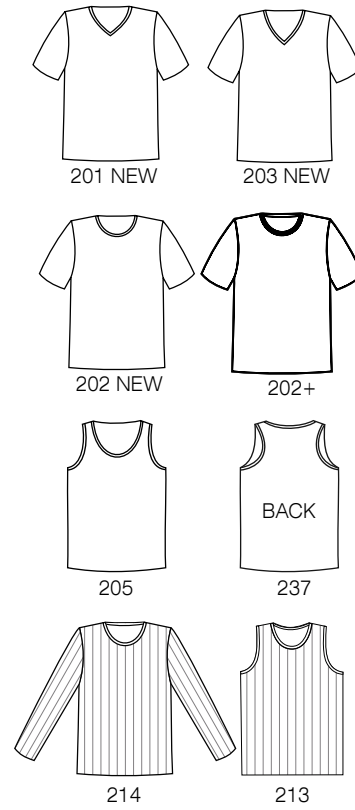

MEGGIE  
634/60 | SIZE: S-2XL

KELLY  
163/355 | SIZE: S-2XL

KELLY  
163/355 | SIZE: S-2XL

DEMI  
765/356 | SIZE: S-2XL

BIRDIE  
768/363 | SIZE: S-5XL

JANE  
482/365 | SIZE: S-2XL

MADISON  
772/372 | SIZE: S-2XL

594/172 | SIZE: 92-128  
592/172 | SIZE: 140-164

STAR

958/156 | SIZE: 92-128  
959/156 | SIZE: 140-164

LADY  
377/157 | SIZE: 92-128  
378/157 | SIZE: 140-164

DOGGIE  
978/152 | SIZE: 140-164

CRYSTALIN

SHEEP  
957/155 | SIZE: 140-164

BE YOURSELF  
592/161 | SIZE: 140-164

FAIRIES  
964/158 | SIZE: 140-164

RABBITS  
962/151 | SIZE: 140-164

corneite®  
AUTUMN | WINTER 2023/24

FOR A LIST OF COLOURS  
OF AUTHENTIC  
BOXER SHORTS, SEE  
PAGE 115