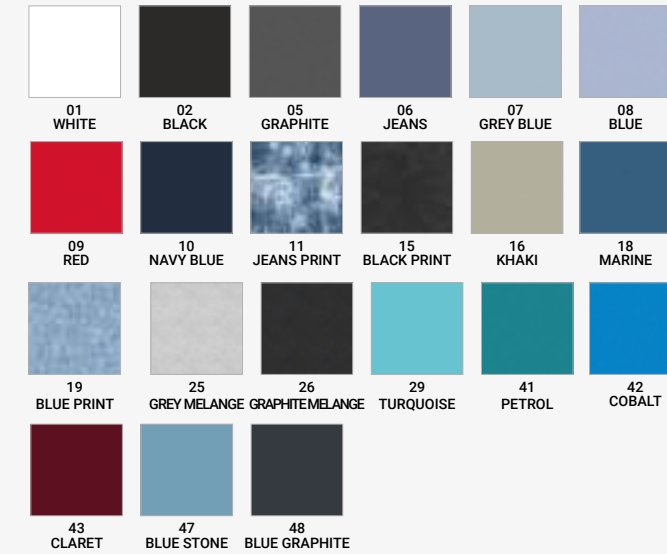

### COLOURS OF T-SHIRT 908

### COLOURS OF AUTHENTIC T-SHIRTS

### COLOURS OF AUTHENTIC BOXERS SHORTS, SLIPS