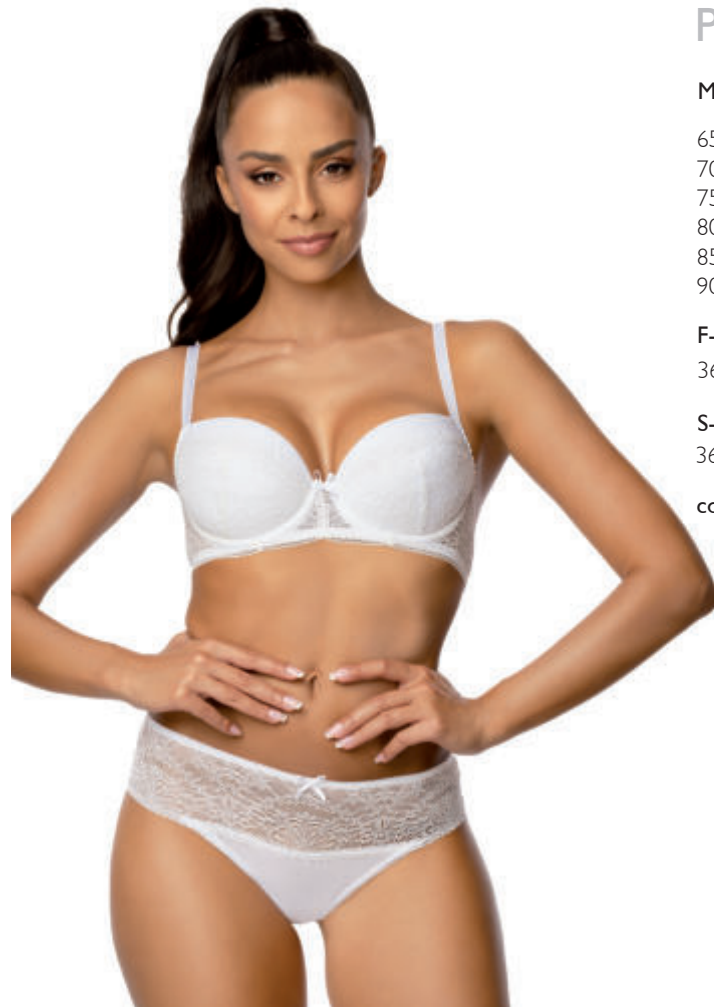

PATRICE

PATRICE

M-0199/11 push-up

65	|	B	C	D	E	F	G	H
70	|	A	B	C	D	E	F	G
75	|	A	B	C	D	E	F	
80	|	A	B	C	D	E		
85	|	A	B	C	D			
90	|			C				

F-0199/5 panties

36 38 40 42 44

S-0199/4 thongs

36 38 40 42 44

construction bra | 108