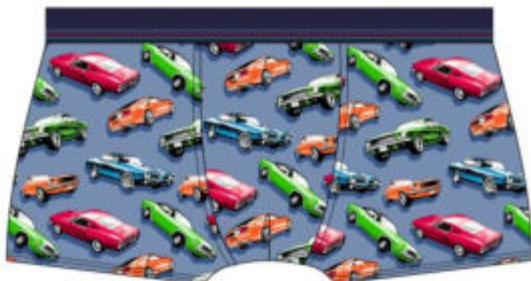

composition/sklad:
95% cotton
5% elastane (LYCRA®)

KIDS & YOUNG

size / rozmiar:

701 kids:

98/104

110/116

122/128

700 young:

134/140

146/152

158/164

CARS

701/126
700/126
jeans

SAILING

700/127
marine

composition/sklad:
92% cotton
3% polyester
5% elastane (LYCRA®)