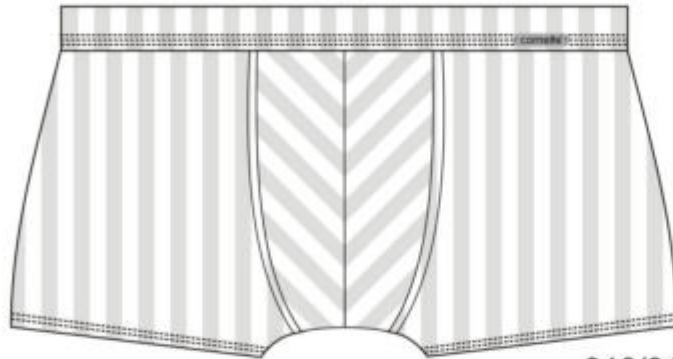

75% cotton, 20% polyester,
5% elastane (LYCRA®)

232/127
228/127
233/127
jeans

92% cotton, 3% polyester,
5% elastane (LYCRA®)

232/128
228/128
233/128
navy blue

83% cotton, 12% polyester,
5% elastane (LYCRA®)

228/129
grey

82% cotton, 13% polyester,
5% elastane (LYCRA®)

228/130
jeans

slip VARIOUS TRIM

232

boxers VARIOUS MINI

228

boxers VARIOUS MAX

233

SIZE: S-XXL

90% polyamide
10% elastane (LYCRA®)

910

910/01
white

910
black

910/04
black

95% modal
5% elastane (LYCRA®)