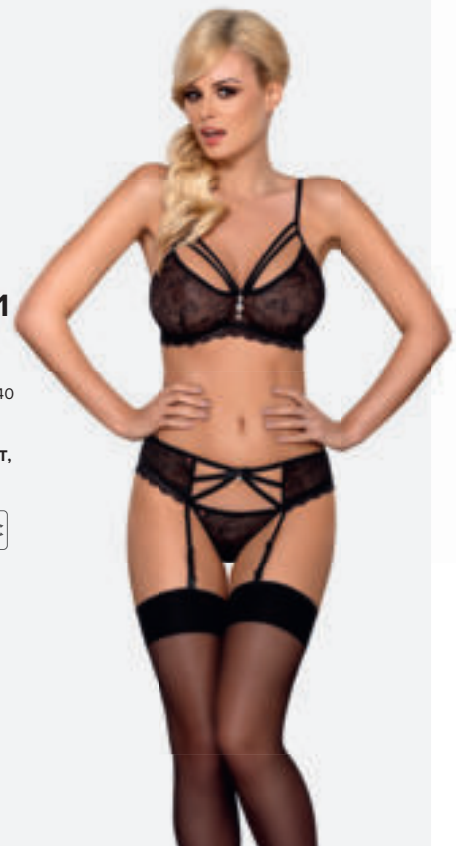

PRODUCT INCLUDES
BRA, GARTER BELT, THONG

818-SEG-1

SEXY LINE

S/M 4633 L/XL 4640

PRODUCT INCLUDES
BRA, GARTER BELT, THONG

838-SEG-1

SEXY LINE

S/M 2485 L/XL 2492