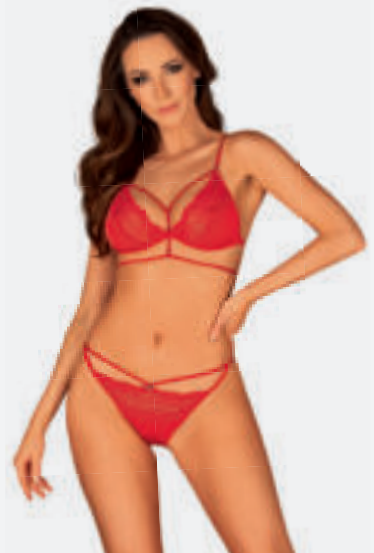

BRA & PANTIES

ELISETTA

SET

SEXY LINE

S/M 2439 L/XL 2446

PRODUCT INCLUDES
BRA & PANTIES

ELIZENES

SET