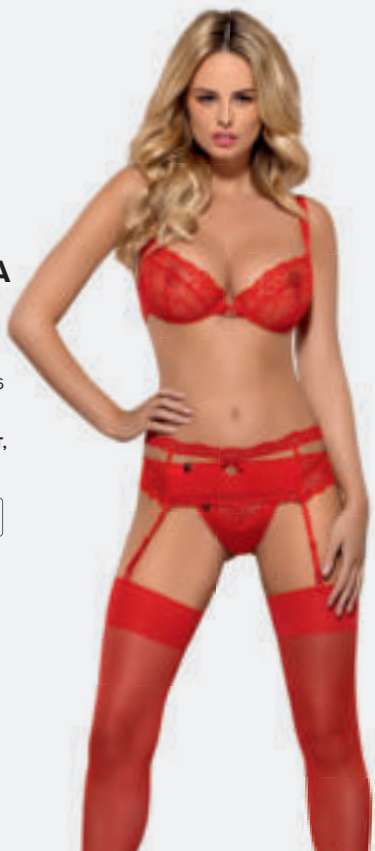

SEXY LINE

S/M 5264 L/XL 5271

PRODUCT INCLUDES
BRA, GARTER BELT,
THONG

HEARTINA SET RED

SEXY LINE

S/M 1519 L/XL 1526

PRODUCT INCLUDES
BRA, GARTER BELT,
THONG

LASHY SET