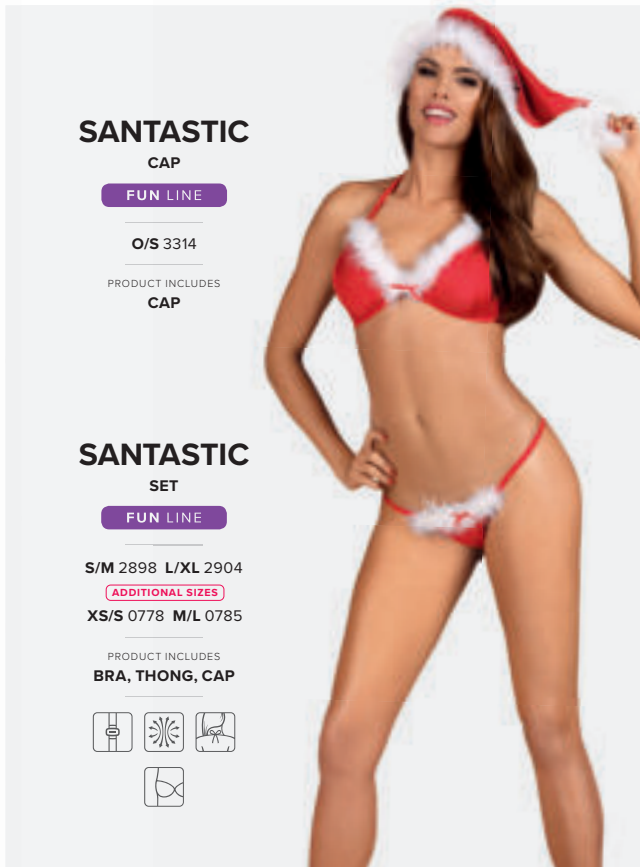

SANTASTIC

CAP

FUN LINE

O/S 3314

PRODUCT INCLUDES
CAP

SANTASTIC

SET

FUN LINE

S/M 2898 L/XL 2904

ADDITIONAL SIZES

XS/S 0778 M/L 0785

PRODUCT INCLUDES
BRA, THONG, CAP