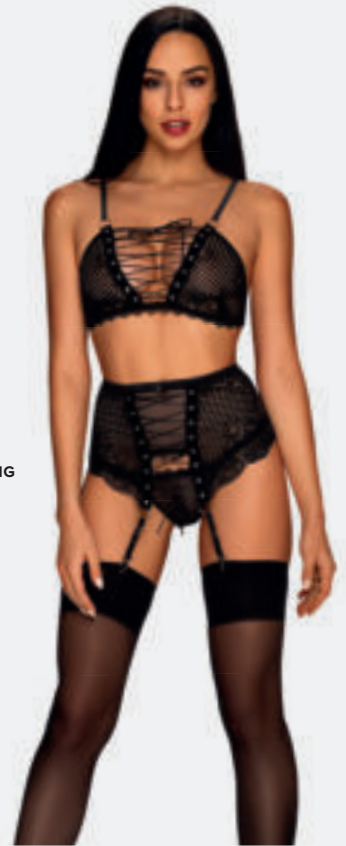

BRA, GARTER BELT, BOTTOM

SPICY LINE

The following section presents spicy items from this category.

BASITTA SET

SPICY LINE

S/M 3764 L/XL 3771

PRODUCT INCLUDES
BRA, GARTER BELT, THONG