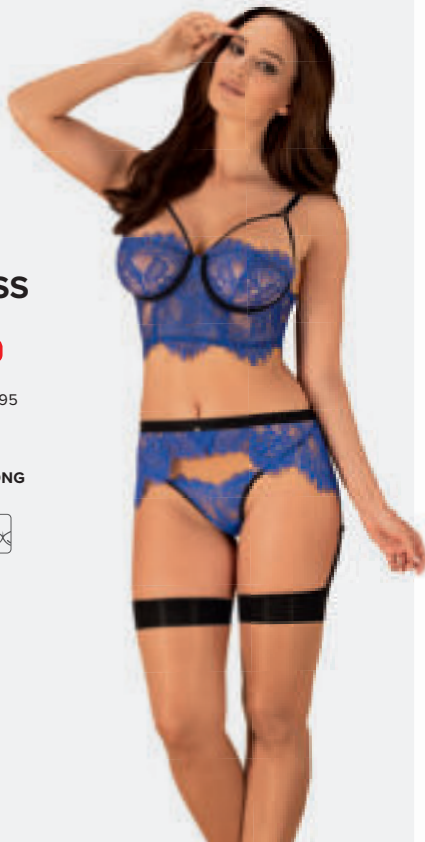

COBALTESS

SET

SEXY LINE

S/M 4488 L/XL 4495

PRODUCT INCLUDES
HALF-CORSET,
GARTER BELT, THONG