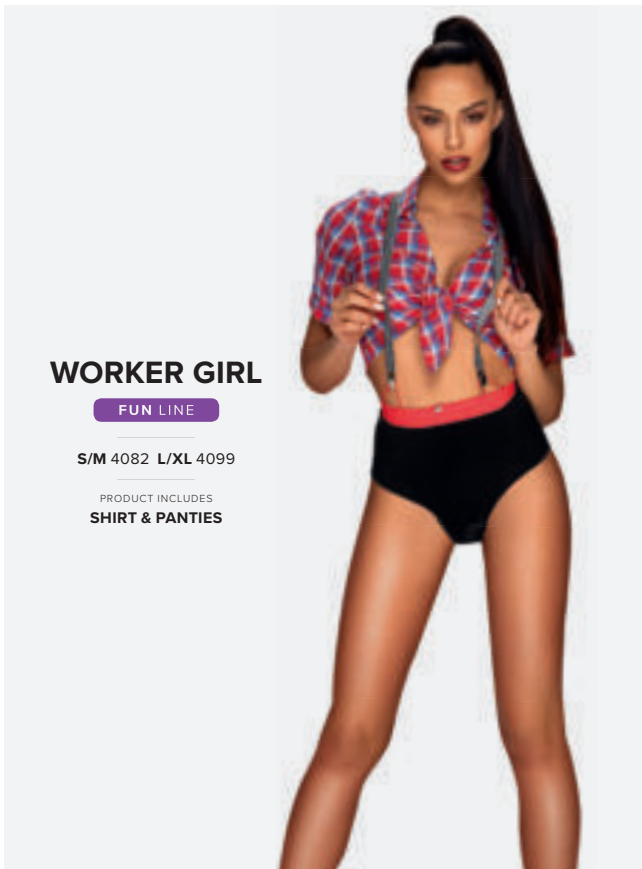

WORKER GIRL

FUN LINE

S/M 4082 L/XL 4099

PRODUCT INCLUDES
SHIRT & PANTIES