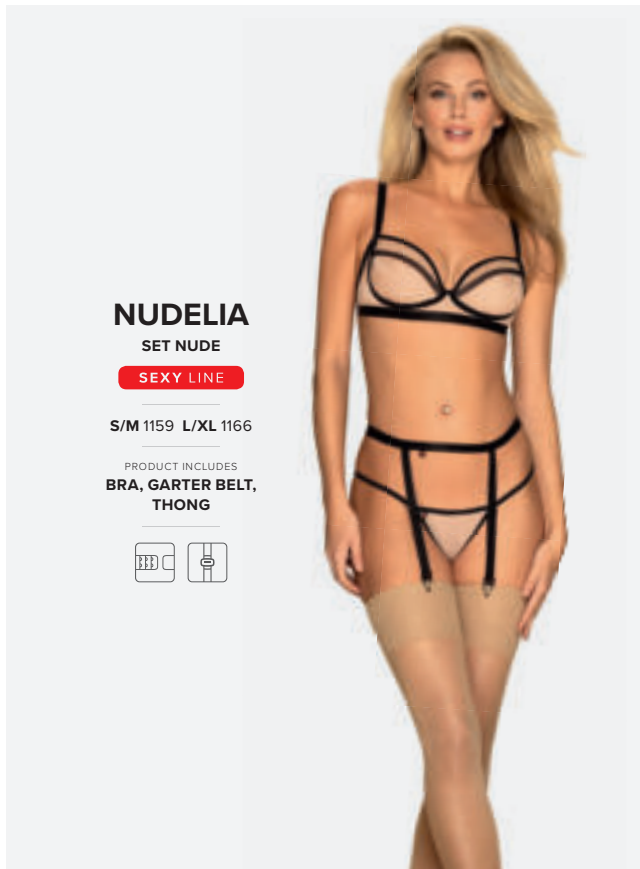

SEXY LINE

S/M 9118 L/XL 9125

PRODUCT INCLUDES
HALF-CORSET,
GARTER BELT, THONG

METTIA

SET

SEXY LINE

S/M 5195 L/XL 5218

PRODUCT INCLUDES
BRA, GARTER BELT,
PANTIES