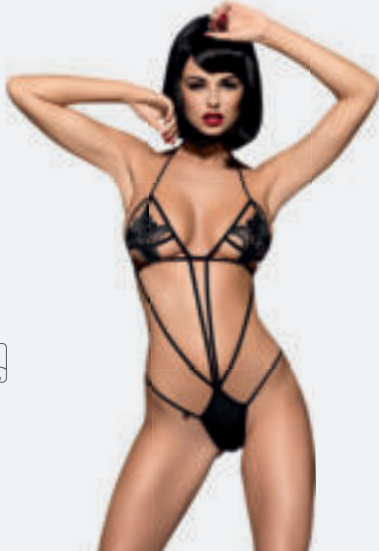

LUIZA

TEDDY BLACK

SPICY LINE

S/M 3053

PRODUCT INCLUDES

TEDDY