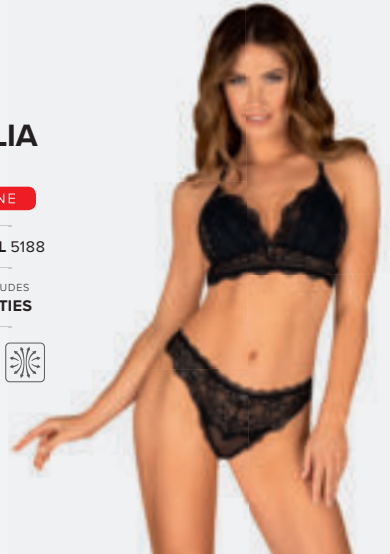

RENELIA

SET

SEXY LINE

S/M 5171 L/XL 5188

PRODUCT INCLUDES
BRA & PANTIES