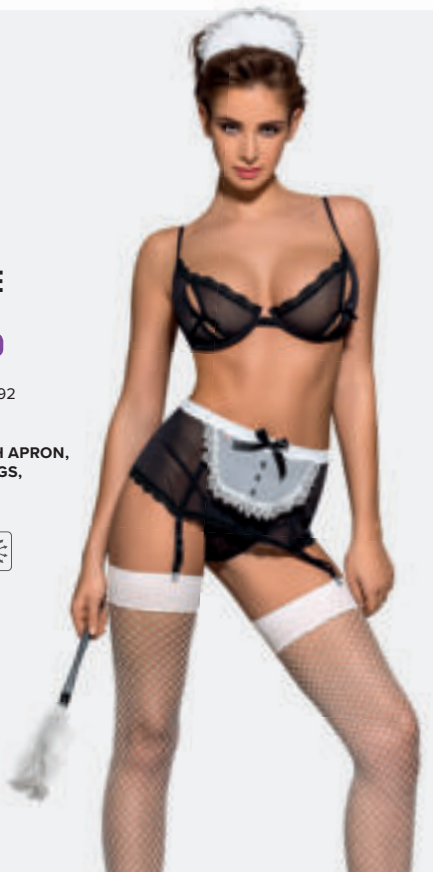

MAIDME

SET

FUN LINE

S/M 0185 L/XL 0192

PRODUCT INCLUDES
BRA, GARTER BELT WITH APRON,
THONG, STOCKINGS,
HEADBAND