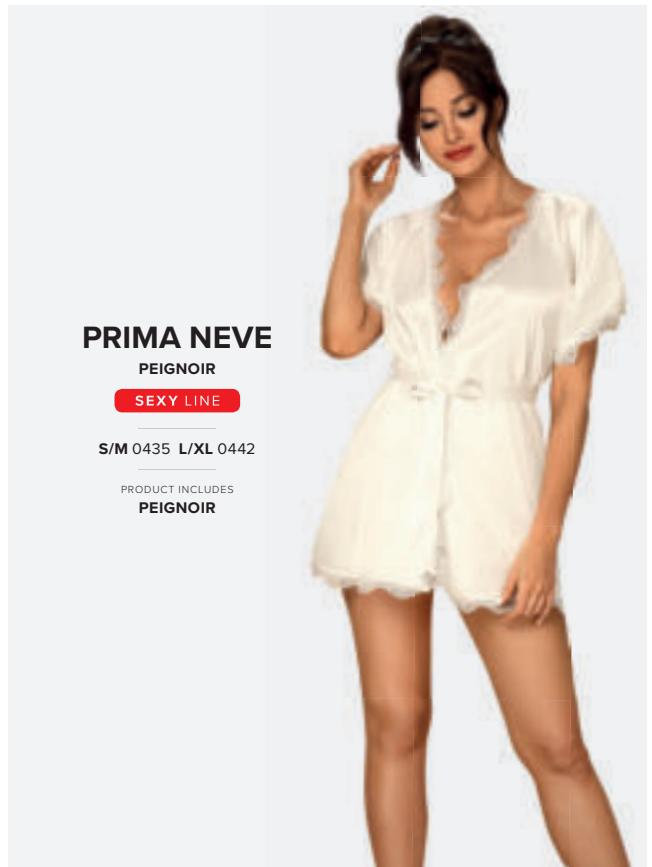

S/M 0268 L/XL 0275

PRODUCT INCLUDES
PEIGNOIR, LACE BELT,
CHOKER

MIAMOR

ROBE BLACK

SEXY LINE

S/M 9745 L/XL 9752

PRODUCT INCLUDES
ROBE & THONG

PRIMA NEVE