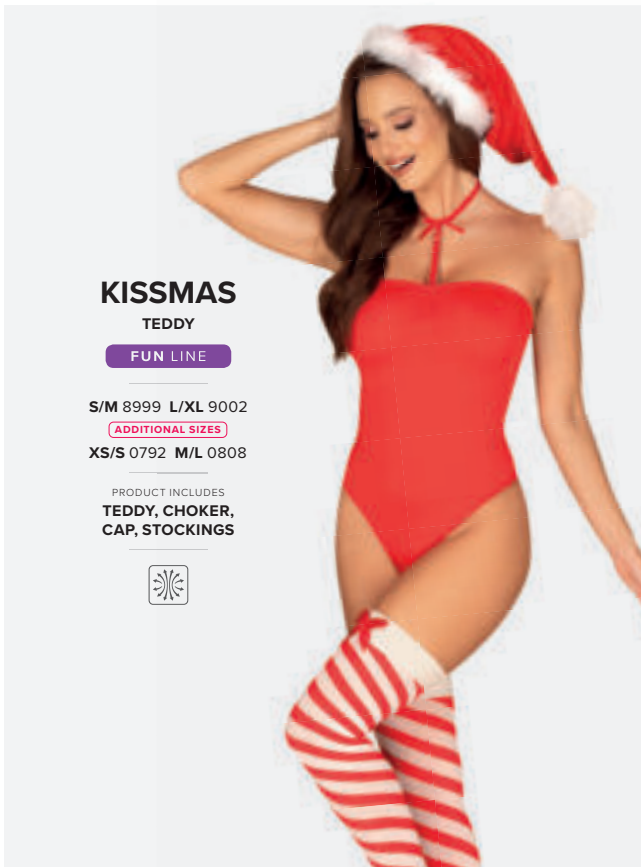

KISSMAS

TEDDY

FUN LINE

S/M 8999 L/XL 9002
ADDITIONAL SIZES

XS/S 0792 M/L 0808

PRODUCT INCLUDES
TEDDY, CHOKER,
CAP, STOCKINGS