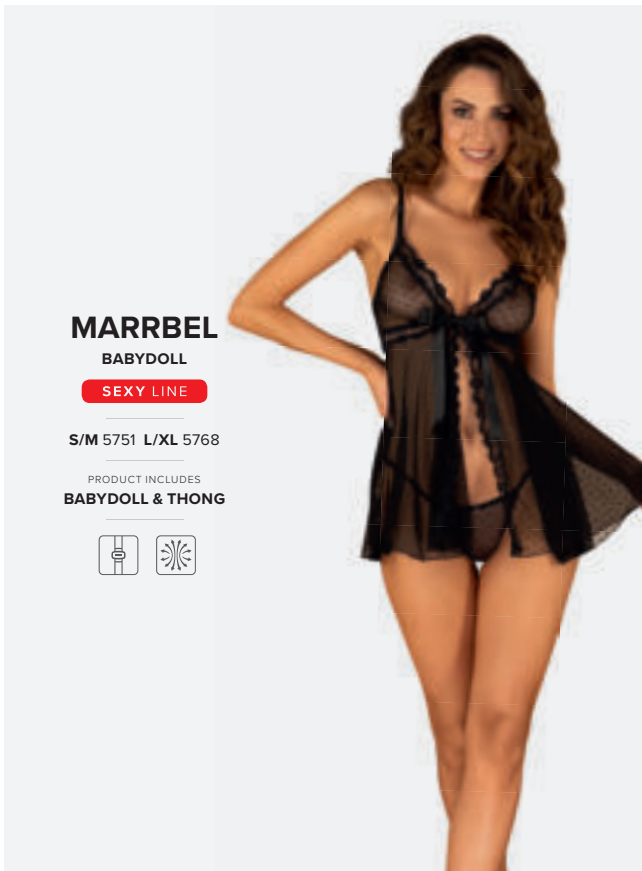

S/M 9033 L/XL 9040

PRODUCT INCLUDES
BABYDOLL & THONG

LUVAE
BABYDOLL

SEXY LINE

S/M 6667 L/XL 6674
2XL/3XL 6681

ADDITIONAL SIZES

XS/S 8592 M/L 8622
XL/2XL 8639

PRODUCT INCLUDES
BABYDOLL & THONG