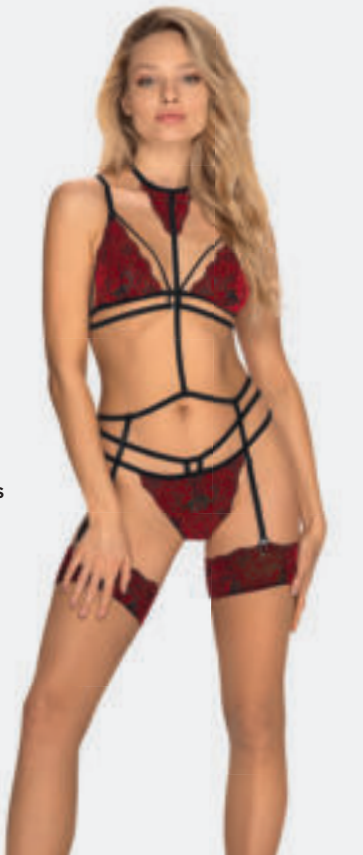

SUGESTINA

SET

SEXY LINE

S/M 4303 L/XL 4310

PRODUCT INCLUDES
BRA, GARTER BELT
WITH CHOKER, PANTIES