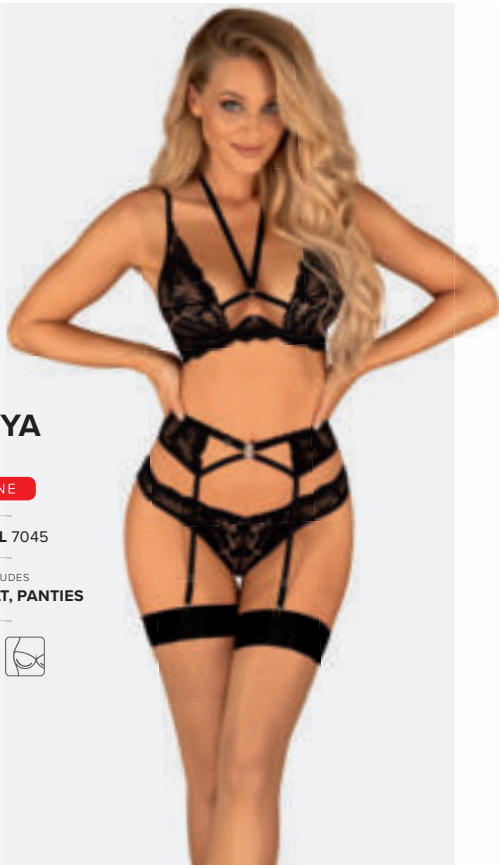

ALESSYA

SET

SEXY LINE

XS/S 7021 M/L 7045

PRODUCT INCLUDES
BRA, GARTER BELT, PANTIES