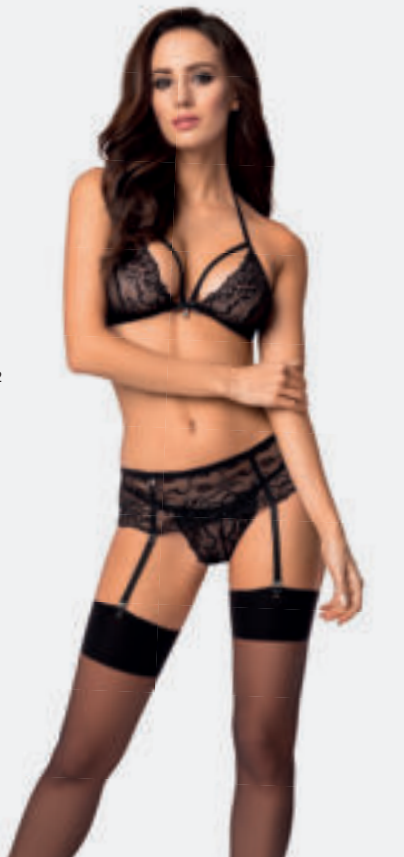

838-SEG-1

SEXY LINE

S/M 2485 L/XL 2492

PRODUCT INCLUDES
BRA, GARTER BELT,
THONG