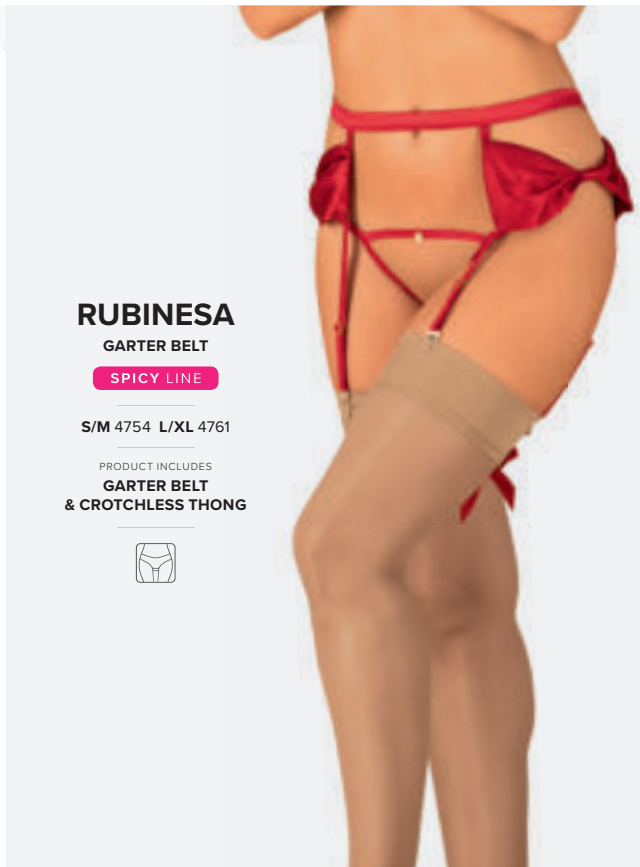

RUBINESA

GARTER BELT

SPICY LINE

S/M 4754 L/XL 4761

PRODUCT INCLUDES

GARTER BELT
& CROTCHLESS THONG