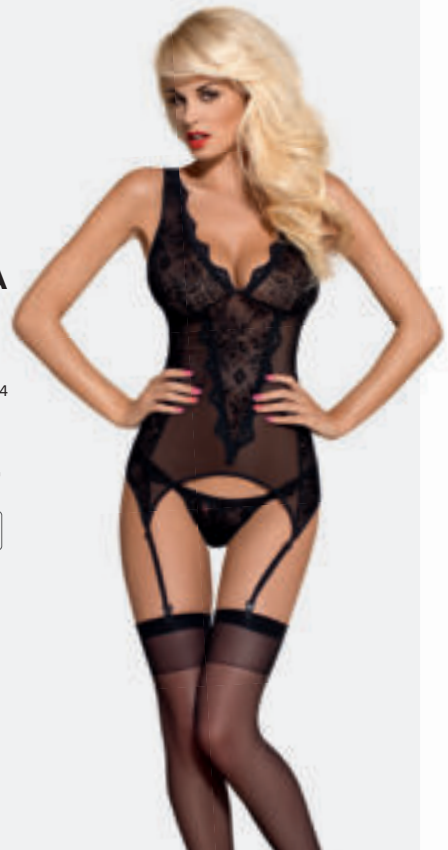

EMPERITA

CORSET

SEXY LINE

S/M 0957 L/XL 0964
2XL/3XL 3712

PRODUCT INCLUDES

CORSET & THONG