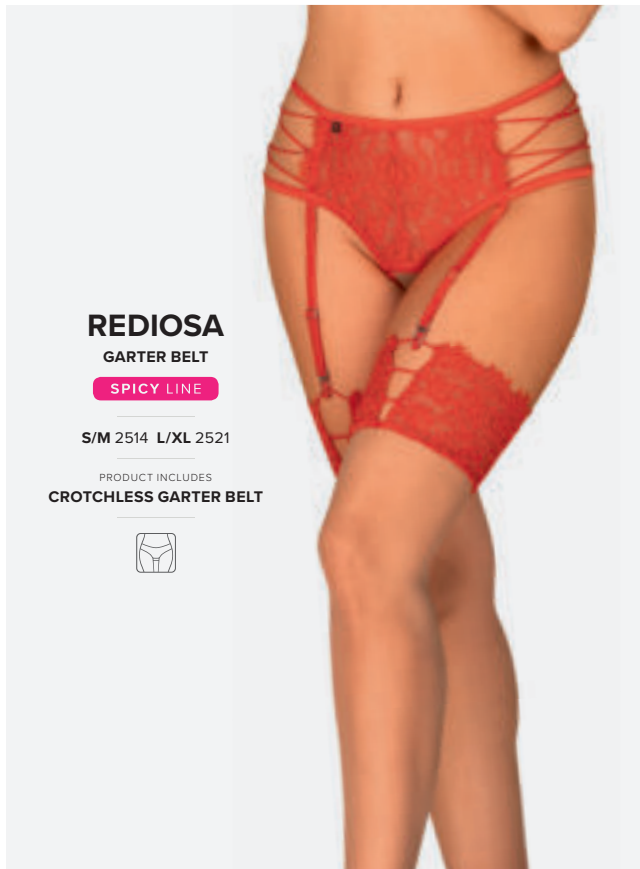

REDIOSA

GARTER BELT

SPICY LINE

S/M 2514 L/XL 2521

PRODUCT INCLUDES

CROTCHLESS GARTER BELT