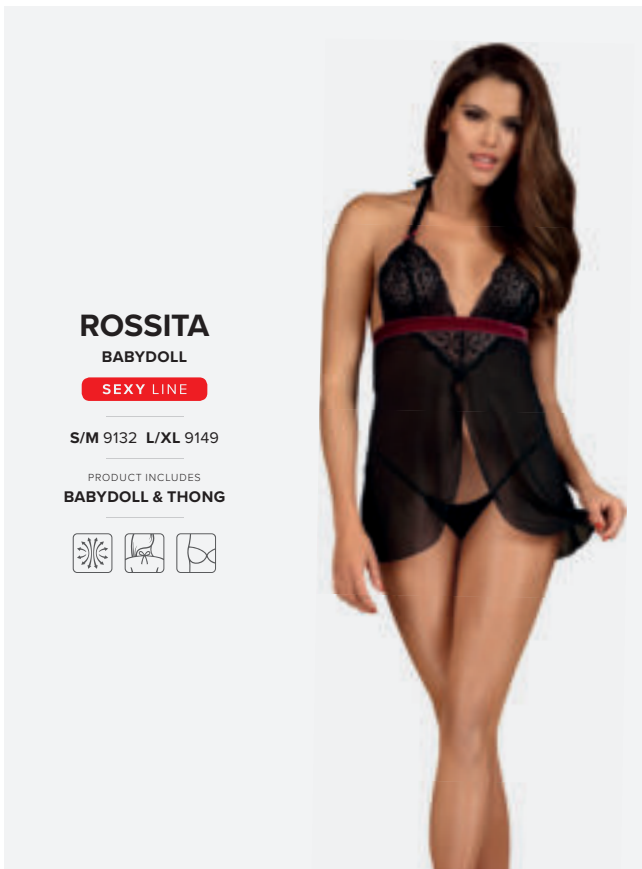

ROSSITA

BABYDOLL

SEXY LINE

S/M 9132 L/XL 9149

PRODUCT INCLUDES
BABYDOLL & THONG