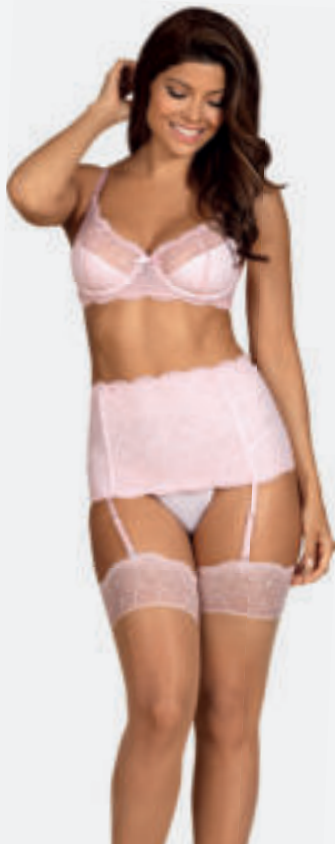

SEXY LINE

S/M 2837 L/XL 2875

PRODUCT INCLUDES
BRA, GARTER BELT,
LACE BELT, THONG

GIRLLY SET

SEXY LINE

S/M 8005 L/XL 8012

PRODUCT INCLUDES
BRA, GARTER BELT,
THONG

HEARTINA SET BLACK