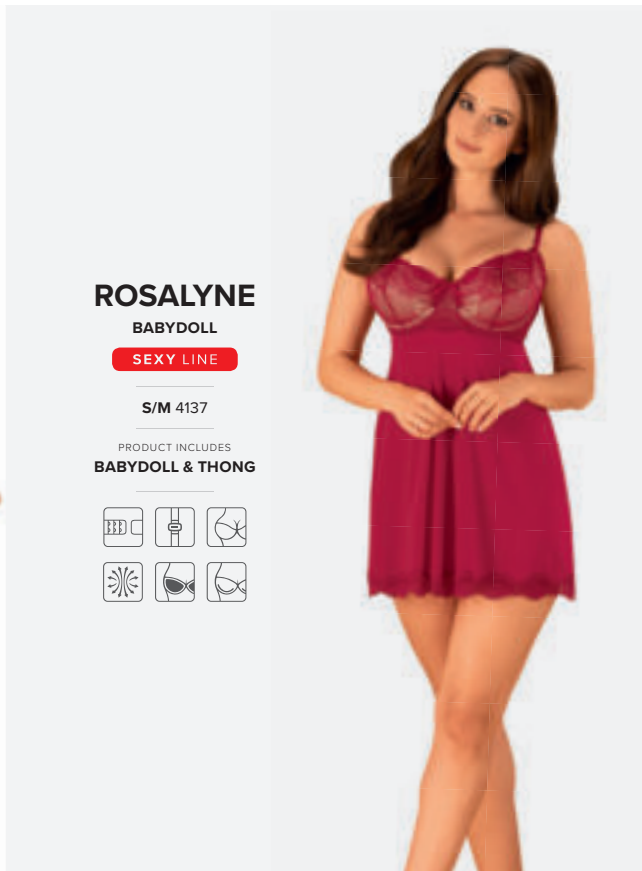

ROSALYNE

BABYDOLL

SEXY LINE

S/M 4137

PRODUCT INCLUDES
BABYDOLL & THONG