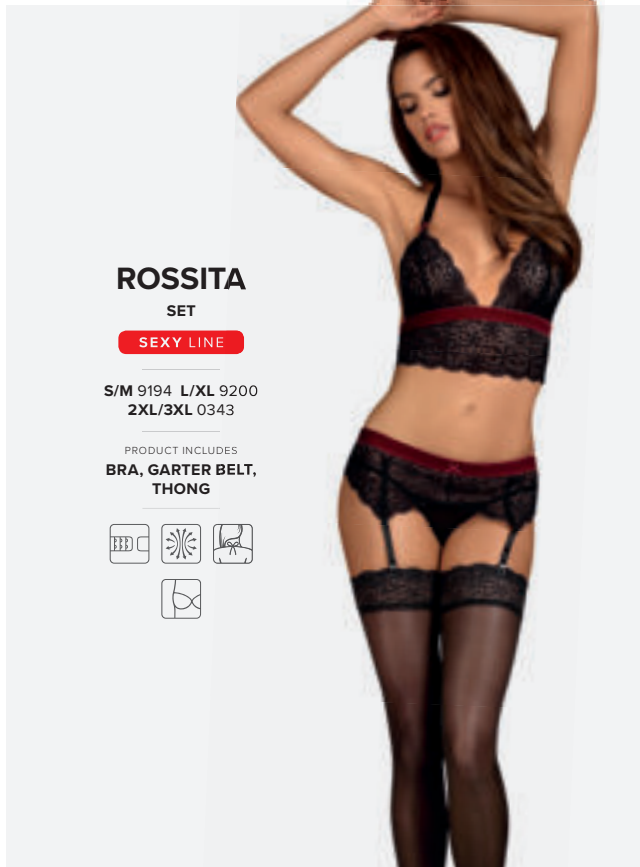

ROSSITA

SET

SEXY LINE

S/M 9194 L/XL 9200
2XL/3XL 0343

PRODUCT INCLUDES
BRA, GARTER BELT,
THONG