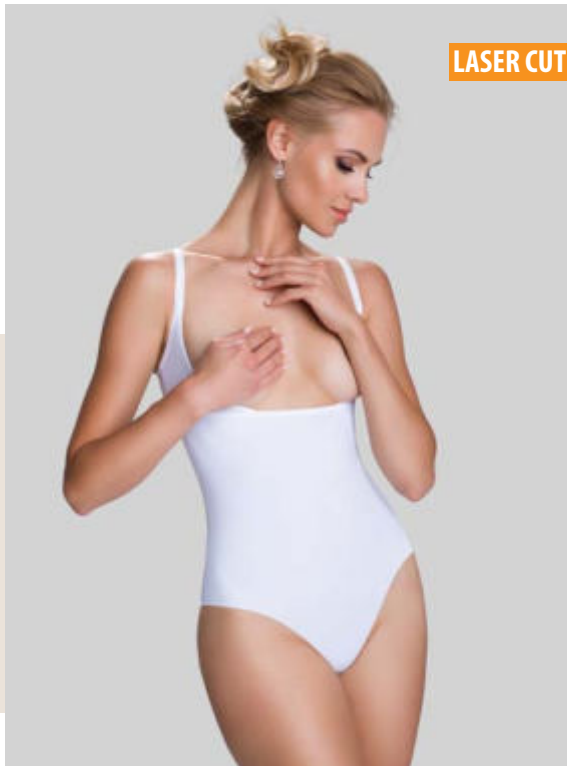

VIKA HALKA

● ● ○ S-XXXL PA85%, EA15%

VINCENTA BODY

● ● ○ S-XL PA62%, EA38%

VANESSA

● ● ○ S-XXXL PA85%, EA15%