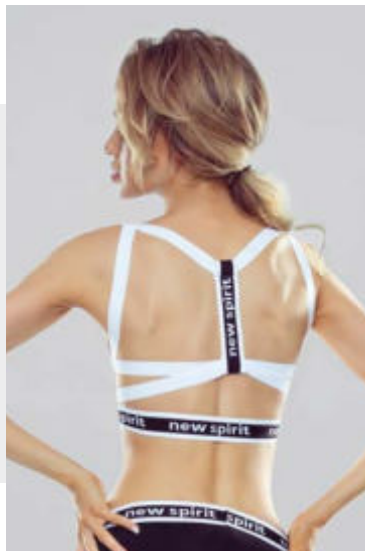

ARIELA top

S-XL

WI95%, EA5%