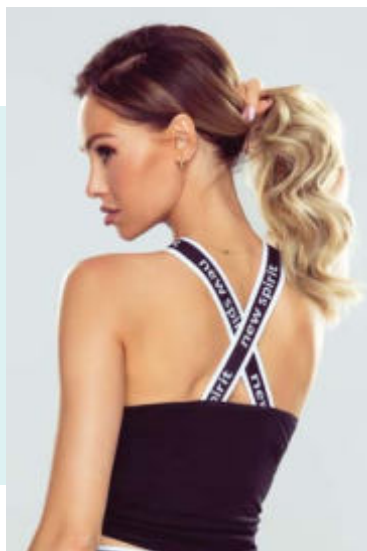

AURELIA koszulka

S-XL

BA80%, PA15%, EA5%