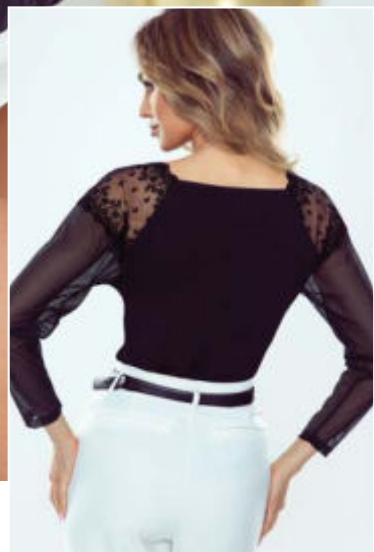

KONSTANCJA

S-XL

WI75%, PA20%, EA5%