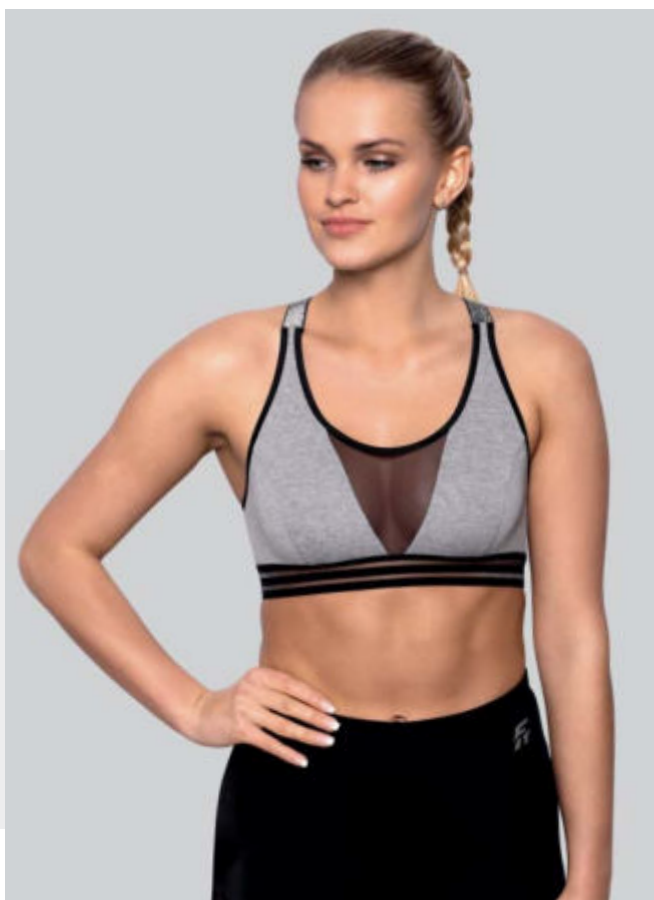

ARIELA top

S-XL

WI95%, EA5%