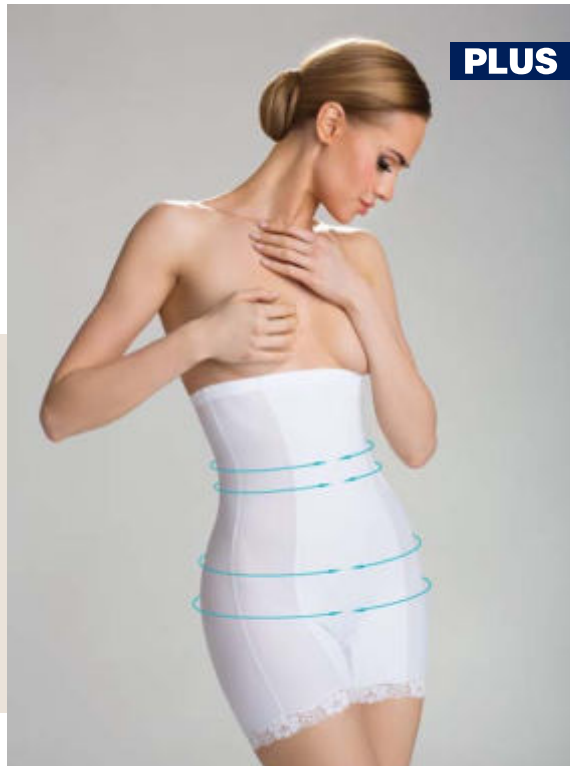

VIKA HALKA

● ● ○ S-XXXL PA85%, EA15%

VINCENTA BODY

● ● ○ S-XL PA62%, EA38%

VANESSA

● ● ○ S-XXXL PA85%, EA15%