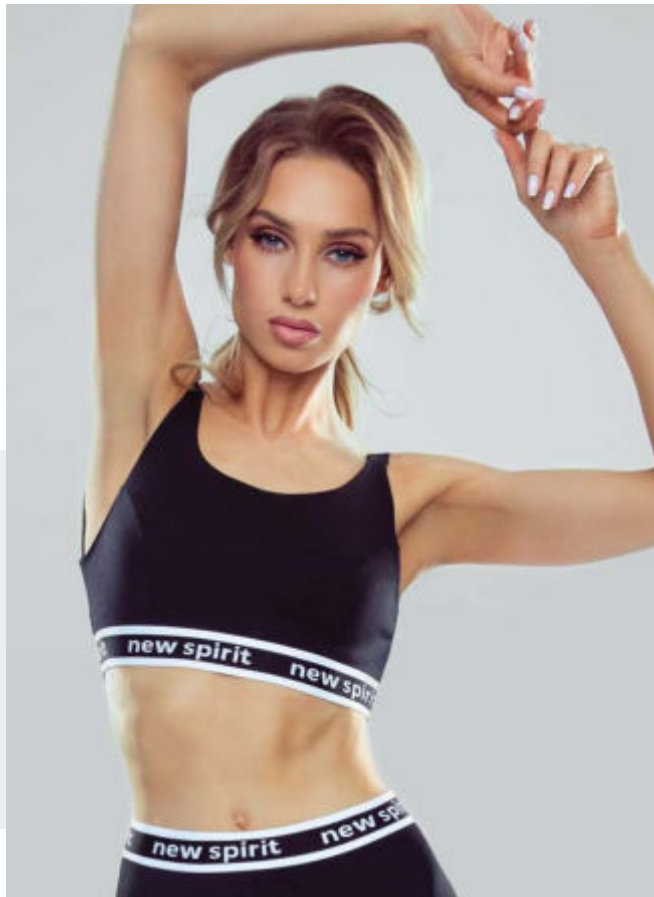

## AURELIA figi

S-XL

BA80%, PA15%, EA5%