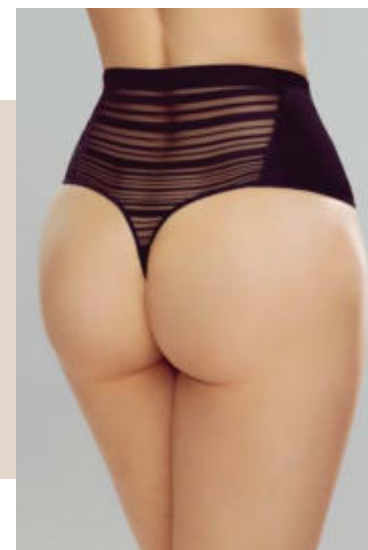

PLUS

VITA

● ○ ○ S-XXXL PA80%, EA17%, BA3%

VEKTRA stringi

● ○ ○ S-XL PA62%, EA38%