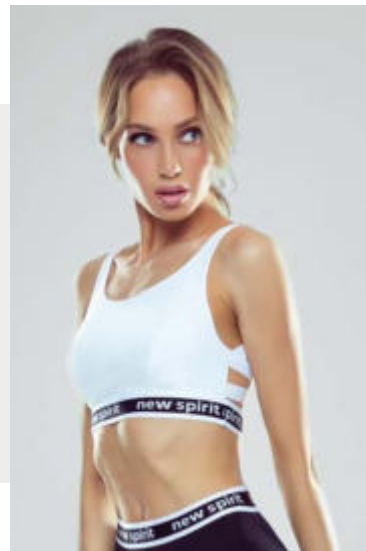

ARIELA top

S-XL

WI95%, EA5%