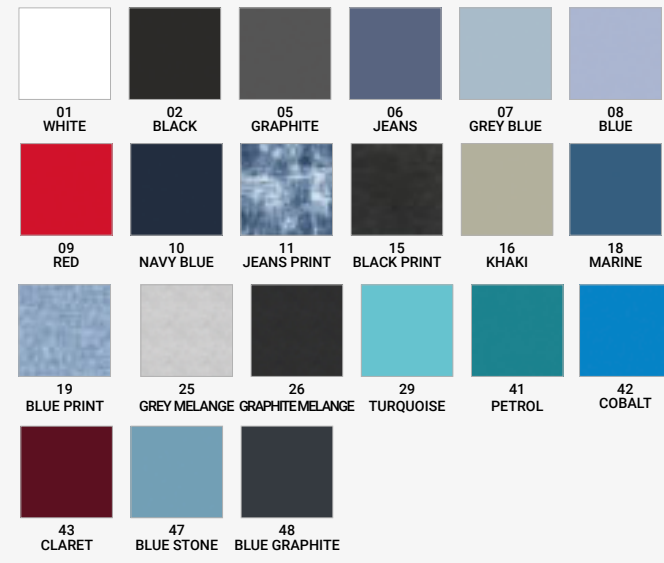

COLOURS OF AUTHENTIC T-SHIRTS

COLOURS OF AUTHENTIC BOXERS SHORTS, SLIPS

COLOURS OF HIGH EMOTION T-SHIRTS

COLOURS OF HIGH EMOTION BOXERS SHORTS

CONTENT

- WOMEN'S PAJAMAS** 2
- WOMEN'S PANTS** 32
- PLUS SIZE** 34
- MOTHER AND DAUGHTER PAJAMAS** 36
- GIRLS PAJAMAS** 44
- AUTHENTIC CLASSIC** 54
- COMFORT** 57
- PRIME** 60
- VARIOUS** 63
- INFINITY** 65
- HIGH EMOTION** 67
- TATTOO** 69
- MILITARY** 72
- MEN'S PAJAMAS** 75
- MEN'S PANTS** 77
- PAJAMAS FOR FAMILY** 92
- FATHER AND SON** 94
- BOY'S PAJAMAS** 97
- YOUNG MEN PAJAMAS** 100
- BOY'S BOXERS** 106
- KIDS UNDERWEAR** 108
- SIZE TABLE** 112
- COLOURS LIST / CONTENTS** 114