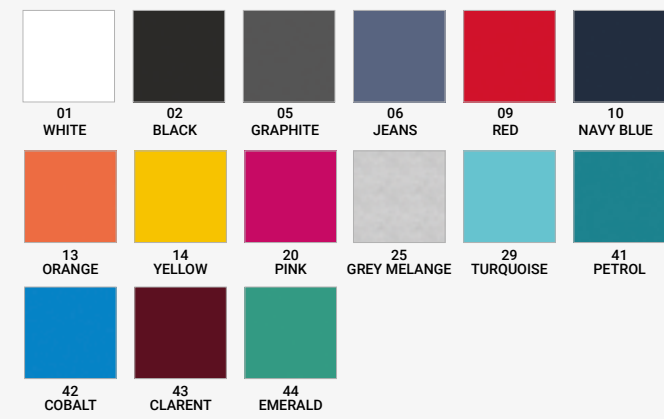

COLOURS OF AUTHENTIC T-SHIRTS

COLOURS OF AUTHENTIC BOXERS SHORTS, SLIPS

COLOURS OF HIGH EMOTION T-SHIRTS

COLOURS OF HIGH EMOTION BOXERS SHORTS

CONTENT

- WOMEN'S PAJAMAS** 2
- WOMEN'S PANTS** 32
- PLUS SIZE** 34
- MOTHER AND DAUGHTER PAJAMAS** 36
- GIRLS PAJAMAS** 44
- AUTHENTIC CLASSIC** 54
- COMFORT** 57
- PRIME** 60
- VARIOUS** 63
- INFINITY** 65
- HIGH EMOTION** 67
- TATTOO** 69
- MILITARY** 72
- MEN'S PAJAMAS** 75
- MEN'S PANTS** 77
- PAJAMAS FOR FAMILY** 92
- FATHER AND SON** 94
- BOY'S PAJAMAS** 97
- YOUNG MEN PAJAMAS** 100
- BOY'S BOXERS** 106
- KIDS UNDERWEAR** 108
- SIZE TABLE** 112
- COLOURS LIST / CONTENTS** 114