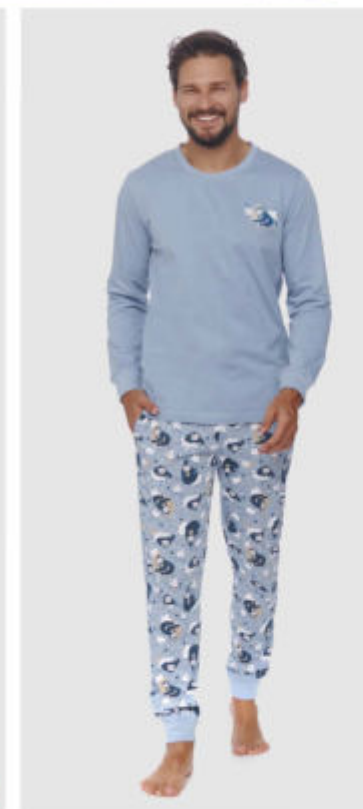

Winter

PDU.4564
WINTER
TIME

110 / 116
122 / 128
134 / 140
146 / 152
COTTON

PM.4563
WINTER
TIME

(S - XL)
COTTON

PMB.4562
WINTER
TIME

(M - 2XL)
COTTON

PDU.4564
WINTER
TIME

110 / 116
122 / 128
134 / 140
146 / 152
COTTON

SWW.4579
SNOWMAN
(S-XL)
BRUSHED
COTTON

PDU.4548
SNOWMAN
110 / 116
122 / 128
134 / 140
146 / 152
BRUSHED
COTTON

PM.4577
SNOWMAN
(S-XL)
BRUSHED
COTTON

PMB.4578
SNOWMAN
(S-2XL)
BRUSHED
COTTON

warm cotton

**PDU.4532
FLOW**
110 / 116
122 / 128
134 / 140
146 / 152
COTTON

**PM.4585
FLOW**
S - XL
COTTON

**PMB.4511
FLOW**
S - 2XL
COTTON

PDU.4493
BLACK

110 / 116
122 / 128
134 / 140
146 / 152

COTTON/
VISCOSE

PDU.4493
RED

110 / 116
122 / 128
134 / 140
146 / 152

COTTON/
VISCOSE

PMB.4490
BLACK

M - 2XL

COTTON/
VISCOSE

PM.4492
RED

S - XL