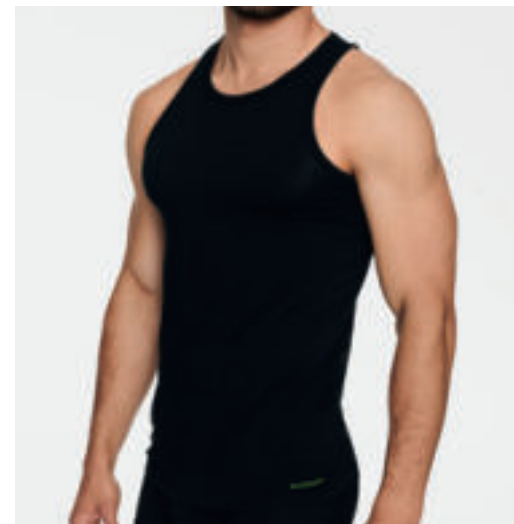

34325 GRAPH

bokserki, boxershorts, боксеры
M L XL XXL

70% viscose from bamboo / 25% cotton / 5% elastane

☐ 00x ☒ 99x