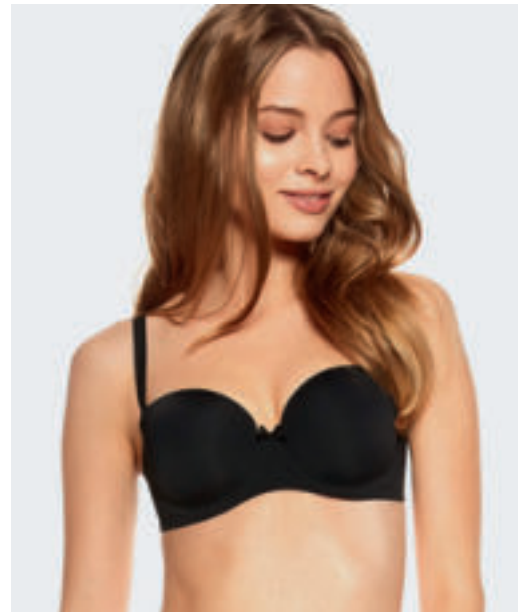

23446 RAFF

stanik push-up, push-up bra, бюстгальтер PUSH UP
65BCDEFG 70ABCDE F 75ABCDE F 80BCDE 85BCDE

SHELL FABRIC: 83% polyamide / 17% elastane **CUP LINING:** 100% cotton

☐ 00x ☐ 80x ■ 99x

36123 GIZZY

bikini, briefs, трусики
S M L XL

SHELL FABRIC: 85% polyamide / 15% elastane

■ 82x ■ 99x