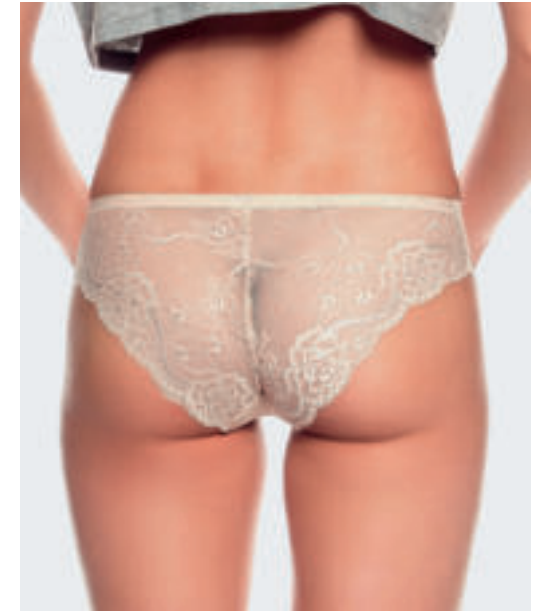

23446 RAFF

stanik push-up, push-up bra, бюстгальтер PUSH UP
65BCDEFG 70ABCDE F 75ABCDE F 80BCDE 85BCDE

SHELL FABRIC: 83% polyamide / 17% elastane **CUP LINING:** 100% cotton

☐ 00x ☐ 80x ■ 99x

36123 GIZZY

bikini, briefs, трусики
S M L XL

SHELL FABRIC: 85% polyamide / 15% elastane

■ 82x ■ 99x