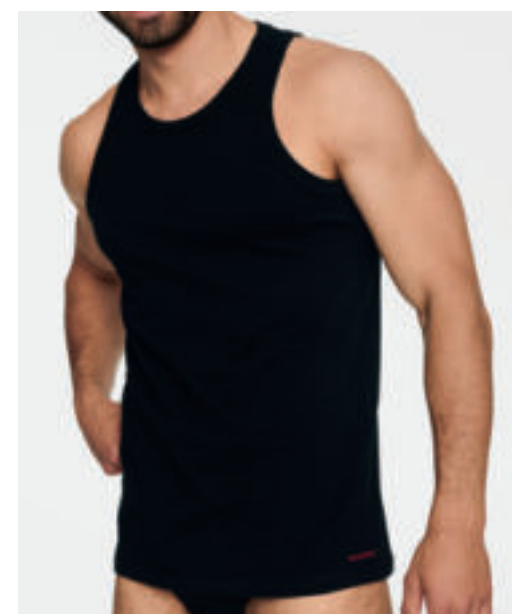

18731 BOSCO

koszulka z krótkim rękawem, short-sleeve undershirt, футболка
M L XL XXL

95% cotton / 5% elastane

☐ 00x ☐ 99x ☒ 59x ☐ 09x

18732 BRASS

koszulka na ramiączkach, sleeveless undershirt, майка
M L XL XXL

95% cotton / 5% elastane

☐ 00x ☐ 99x ☒ 59x ☐ 09x