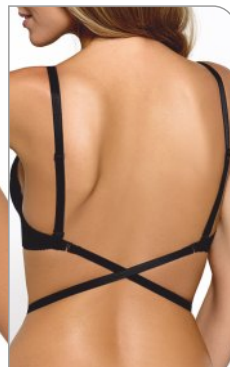

EWD

Bardotte

BB42

- 65 DEFGH
- 70 BCDEFG
- 75 ABCDEF
- 80 BCDE
- 85 BCD

beige, black

65 DEF  
70 BCDEF  
75 ABCDE  
80 BCD  
85 BC

white, black, beige

lola