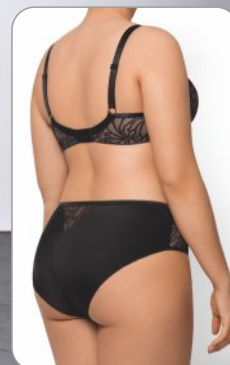

erito

**Push-up
BP31**

65 DEF
70 BCDEF
75 ABCDE
80 BCD
85 BC

**Full Cup
BF31**

65 EFGH
70 DEFGHI
75 CDEFGHI
80 BCDEFGHI
85 BCDEFGH
90 CDEFG
95 CDEF
100 CDE

**Brasilian briefs
DB76**

S M L XL

**Briefs
DF14**

S M L XL XXL