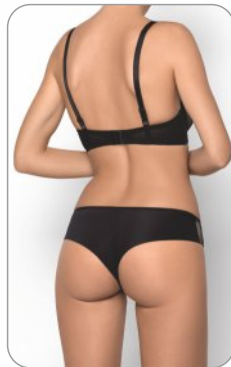

lolita

Push-up
BP31

65 DEF
70 BCDEF
75 ABCDE
80 BCD
85 BC

Brasilian briefs
DB76
S M L XL

Shorts
DZ44
S M L XL