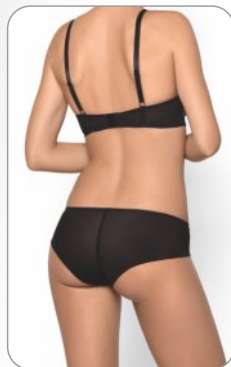

Rainmond

65 DEFG
70 BCDEF
75 ABCDE
80 BCD
85 BC