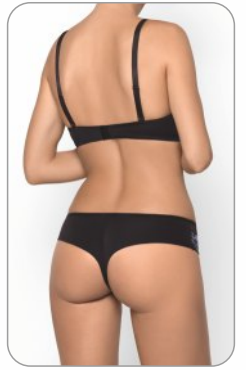

# erito

**Push-up  
BP31**

65 DEF  
70 BCDEF  
75 ABCDE  
80 BCD  
85 BC

**Full Cup  
BF31**

65 EFGH  
70 DEFGHI  
75 CDEFGHI  
80 BCDEFGHI  
85 BCDEFGH  
90 CDEFG  
95 CDEF  
100 CDE

**Brasilian briefs  
DB76**

S M L XL

**Briefs  
DF14**

S M L XL XXL