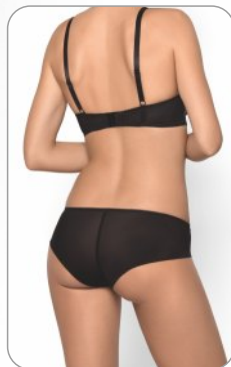

lolita

Push-up
BP31

65 DEF
70 BCDEF
75 ABCDE
80 BCD
85 BC

Brasilian briefs
DB76
S M L XL

Shorts
DZ44
S M L XL